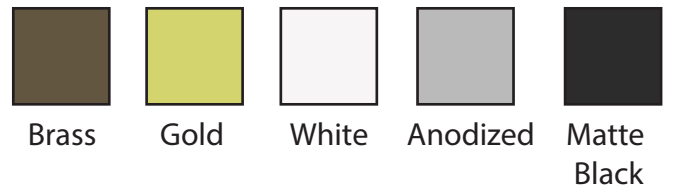

Project Name:
Project Number:
Spec Number:
Item Description:
Area Name:
Date:

Drapery Hardware Collection Ceiling Mount Crown Elegance 3" Model #BP656

**End caps are included with this item*

Ceiling Mount Crown Elegance 3" Model # BP656

Available In 5 Finish Color Options

Shown above in anodized finish.

All ceiling mount hardware includes top felt strip to minimize light leakage due to uneven ceiling.