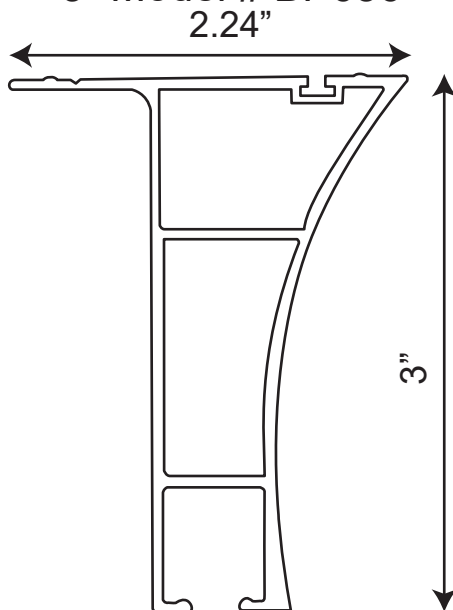

Project Name:
Project Number:
Spec Number:
Item Description:
Area Name:
Date:

Drapery Hardware Collection Ceiling Mount Crown Elegance 3" Model #BP656

**End caps are included with this item*

Ceiling Mount Crown Elegance 3" Model # BP656